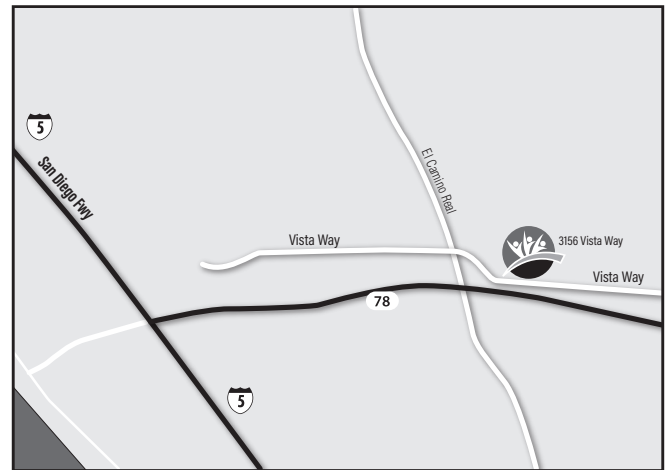

From the 78 Freeway

Exit El Camino Real

Turn Right on Vista Way

WorkPartners is on the left

1/4 Mile ahead

**Hours of Operation:**

Monday - Friday 8:00 AM - 6:00 PM

Saturday 9:00 AM - 2:00 PM

□ **VISTA**

2365 S. Melrose Drive

Vista, CA 92081

760 571 5910

760 597 0349 f

**Driving Directions:**

From the 78 Freeway

Exit Sycamore Avenue

Head south for 2.3 miles

Turn left on S. Melrose Drive

WorkPartners is on the right

**Hours of Operation:**

Monday - Friday 8:00 AM - 6:00 PM